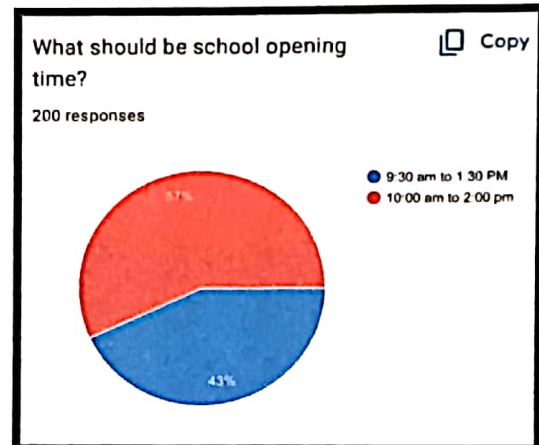

## Academic Session 2024-25

Grades: Nursery – 10

Date: 25/07/2024

Dear Parents,

We recently conducted a survey to gather feedback regarding the school timings, and I would like to share the results with you. Thank you to all who participated and provided their valuable input.

Here is a summary of the preferences expressed:

1. **Pre-primary (10:00 am to 2:00 pm) - 57% preference**
2. **Grade 1-10 (9:00 am to 3:00 pm) - 52.5% preference**

Based on these results, it is clear that there was significant support for both timing options. However, after careful consideration and reviewing all aspects, we have decided to maintain the current school timings.