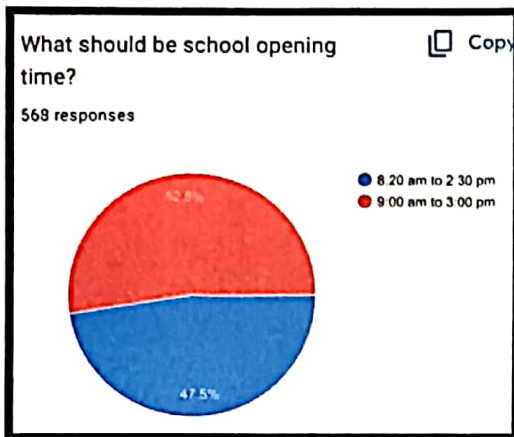

MOUNT LITERA ZEE SCHOOL, CHANDRAPUR

Academic Session 2024-25

Grades: Nursery – 10

Date: 25/07/2024

Dear Parents,

We recently conducted a survey to gather feedback regarding the school timings, and I would like to share the results with you. Thank you to all who participated and provided their valuable input.

Here is a summary of the preferences expressed:

1. **Pre-primary (10:00 am to 2:00 pm) - 57% preference**
2. **Grade 1-10 (9:00 am to 3:00 pm) - 52.5% preference**

Based on these results, it is clear that there was significant support for both timing options. However, after careful consideration and reviewing all aspects, we have decided to maintain the current school timings.

We are grateful for your engagement and understanding. Your feedback is essential in guiding our decisions for the school.

Thankyou

Best regards,

Principal